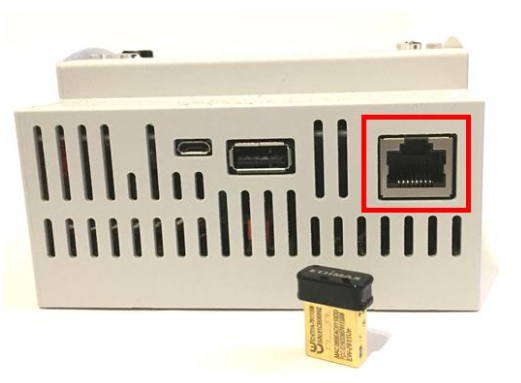

Light is OSRAM

Product

DALI PRO 2 IoT

EAN-010:4062172114189

Problem

Connect to the internet

Solution

At the backside of the controller using the LAN connector.
Connect to a router with Internet Service via a patch cable.

Controller will check for updates in intervals of max. 6 hours
and installs updates automatically.